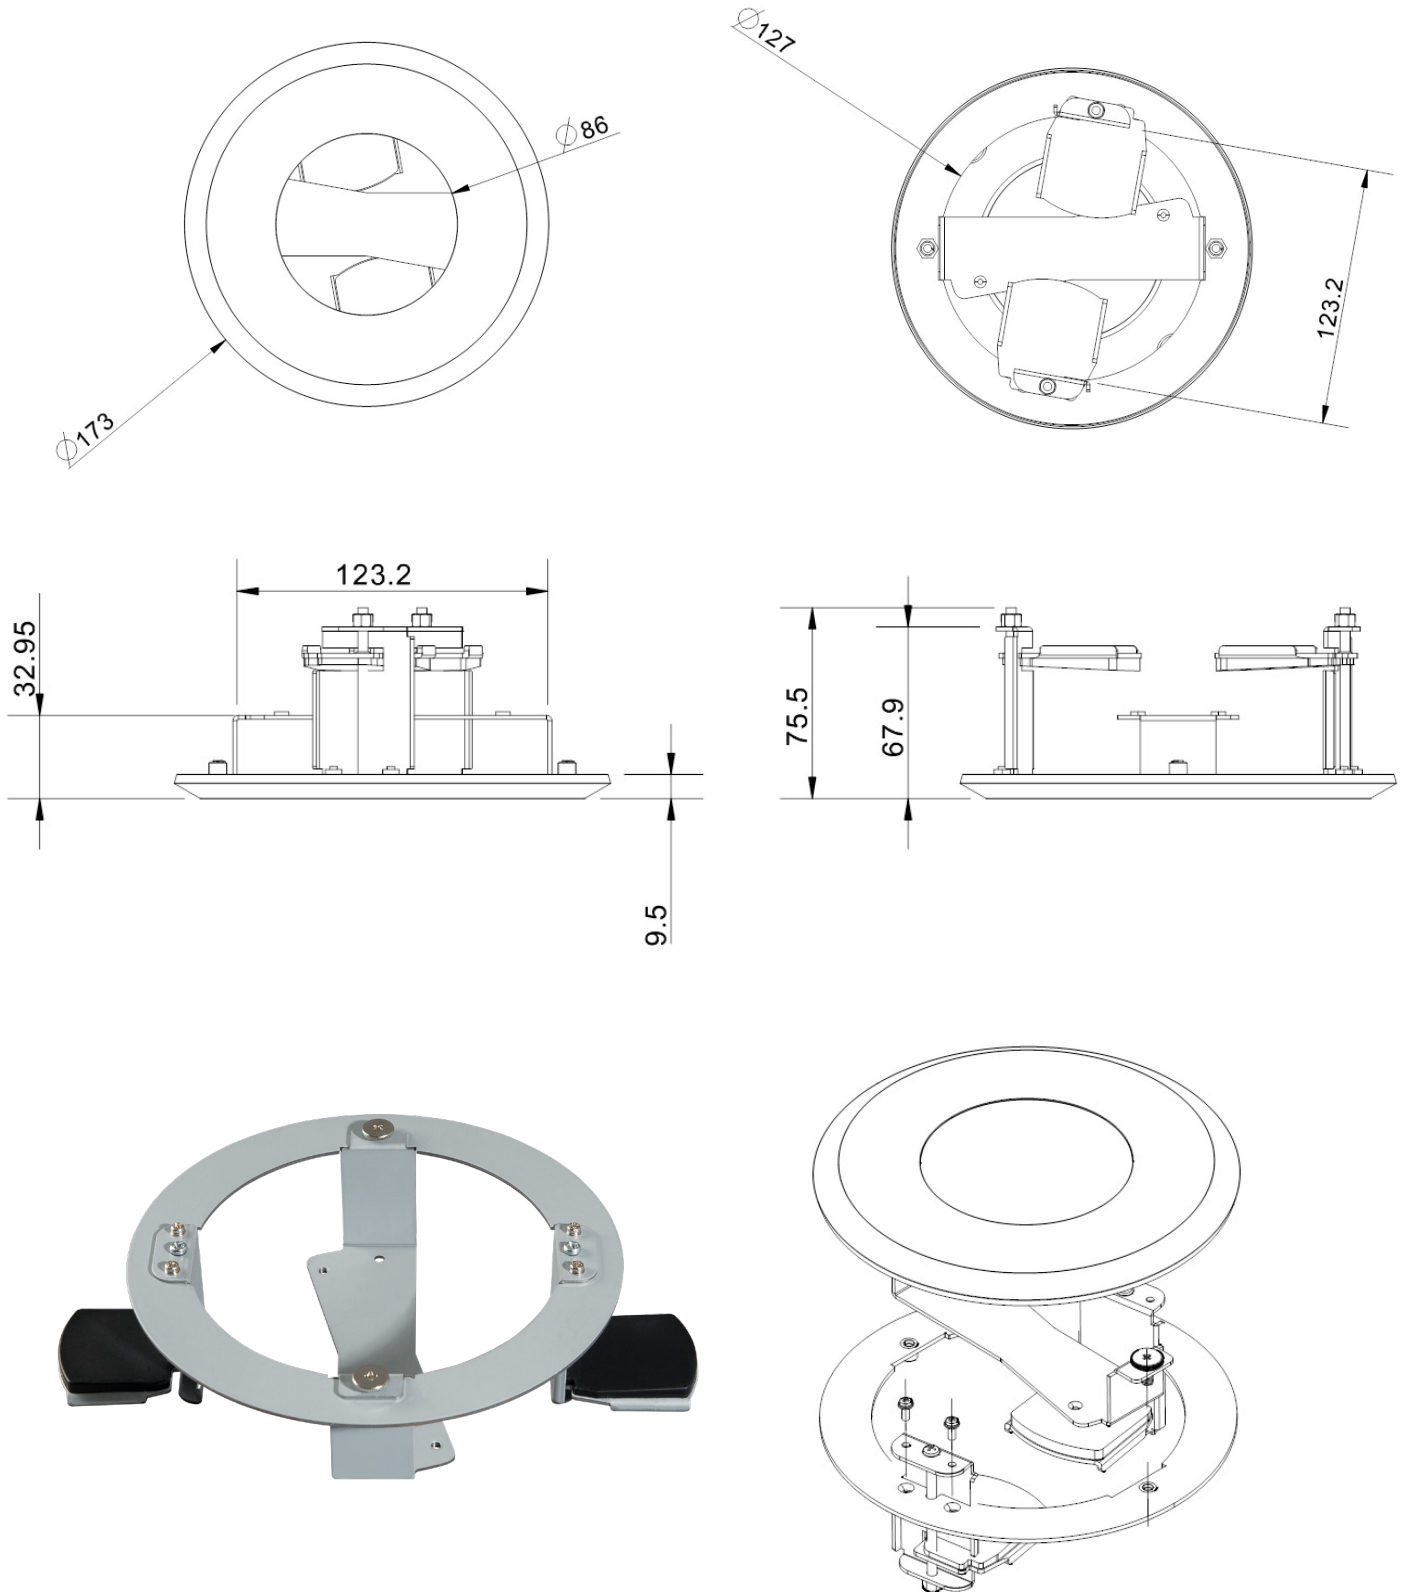

OPERATION	
ICR	Auto / On / Off / Smart
LED Numbers	4
LED Distance	Up to 5 m
White Balance	Manual / AWB / ATW / One Push
NR	2D / 3D / Color
BLC	On / Off
WDR	GammaWDR
DIS / EIS	N
Motion Detection	On / Off / Schedule
Privacy Mask Type	8 Colors / 5 Sets
Tamper Alarm	On / Off / Schedule
Audio Type	Built-in Speaker (Max. 2W Mono) & Microphone
Audio In	AAC / G.711 / G.726
Audio Out	AAC / G.711 / G.726
Audio Sample Rate	ACC: 48000 / Other: 8000
Analog Out	N/A
Heater	N/A
Fan	N/A
Alarm Input	1 Set 5V 10kΩ Pull Up
Alarm Output	1 Set Photo Relay Output 300V DC / AC
Event Notification	HTTP / FTP / SMTP
SD Card Support	microSDXC 128GB
Ethernet Connector	RJ-45 pig-tail cable
Power Connector	PoE only
I/O Connector	8 Pin Terminal Block, Pitch 2.5 mm
Protocol	IPv4/v6, TCP/IP, UDP, RTP, RTSP, HTTP, HTTPS, ICMP, FTP, SMTP, DHCP, PPPoE, UPnP, IGMP, SNMP, QoS, ONVIF G, ONVIF M, ONVIF S, ONVIF T
Security	HTTPS / IP Filter / IEEE 802.1X
ENVIRONMENTAL	
Operating Temperature	-10°C ~ 50°C (14° ~ 122° F)
Storage Temperature	-20°C ~ 65°C (-4° ~ 149° F)
Humidity	10% ~ 90%, No Condensation
Vandal Resistant	IK10
GENERAL	
Power	PoE
Power Priority	N/A
Power Failover	N/A
PoE Classification	Class 0
Power Consumption (Total Unit)	Maximum of PoE: 9.5W
Dimensions	Ø 130 x 61.5 mm / Ø 5.1 x 2.4"
Weight	330 g / 0.73 lb
Certification	CE / FCC

Specifications subject to change. E &amp; OE.

PRODUCT		Description	Indoor / Internal Only
SYFEE-ICM-22		Internal PTZ In Ceiling Mount*1	✓
SYFEE-WM-22		Internal PTZ Pendant / Wall Bracket Adaptor*1	✓

\*1 Standalone accessory, no further accessories are required.

### IN CEILING MOUNT — SY-FEE-ICM-22

Cut Hole size: 147 mm

WALL MOUNT BRACKET — SY-FEE-WM-22

Specifications subject to change. E & OE.