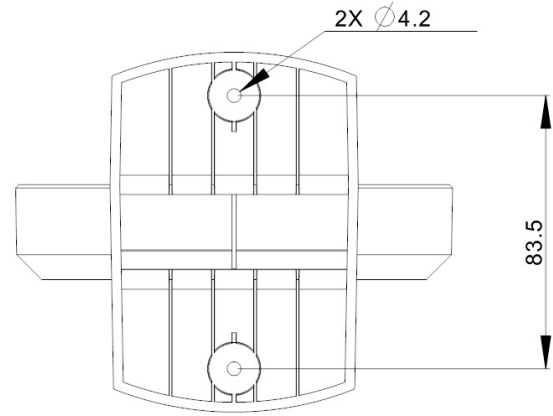

OPERATION	
ICR	Auto / On / Off / Smart
LED Numbers	4
LED Distance	Up to 5 m
White Balance	Manual / AWB / ATW / One Push
NR	2D / 3D / Color
BLC	On / Off
WDR	GammaWDR
DIS / EIS	N
Motion Detection	On / Off / Schedule
Privacy Mask Type	8 Colors / 5 Sets
Tamper Alarm	On / Off / Schedule
Audio Type	Built-in Speaker (Max. 2W Mono) & Microphone
Audio In	AAC / G.711 / G.726
Audio Out	AAC / G.711 / G.726
Audio Sample Rate	ACC: 48000 / Other: 8000
Analog Out	N/A
Heater	N/A
Fan	N/A
Alarm Input	1 Set 5V 10kΩ Pull Up
Alarm Output	1 Set Photo Relay Output 300V DC / AC
Event Notification	HTTP / FTP / SMTP
SD Card Support	microSDXC 128GB
Ethernet Connector	RJ-45 pig-tail cable
Power Connector	PoE only
I/O Connector	8 Pin Terminal Block, Pitch 2.5 mm
Protocol	IPv4/v6, TCP/IP, UDP, RTP, RTSP, HTTP, HTTPS, ICMP, FTP, SMTP, DHCP, PPPoE, UPnP, IGMP, SNMP, QoS, ONVIF G, ONVIF M, ONVIF S, ONVIF T
Security	HTTPS / IP Filter / IEEE 802.1X
ENVIRONMENTAL	
Operating Temperature	-10°C ~ 50°C (14° ~ 122° F)
Storage Temperature	-20°C ~ 65°C (-4° ~ 149° F)
Humidity	10% ~ 90%, No Condensation
Vandal Resistant	IK10
GENERAL	
Power	PoE
Power Priority	N/A
Power Failover	N/A
PoE Classification	Class 0
Power Consumption (Total Unit)	Maximum of PoE: 9.5W
Dimensions	Ø 130 x 61.5 mm / Ø 5.1 x 2.4"
Weight	330 g / 0.73 lb
Certification	CE / FCC

The following are required in combination with other accessories for mounting requirements.

PRODUCT	SY-FEE-A-22	SY-CM-P	SY-CM-MP	SY-CM-T25	SY-CM-T50	SY-CM-T100	SY-CM-15NTP	SY-CM-WMB	SY-CM-CWM	SY-CM-PMB
Wall Mounting	Required	✓	✓					✓	✓	✓
Pole Mounting	Required			✓	✓	✓				
Non-Synectics Bracketry	Required						Required			

## Fish Eye Accessories Addendum and Diagrams

### IN CEILING MOUNT — SY-FEE-ICM-22

Cut Hole size: 147 mm

WALL MOUNT BRACKET — SY-FEE-WM-22

Specifications subject to change. E & OE.