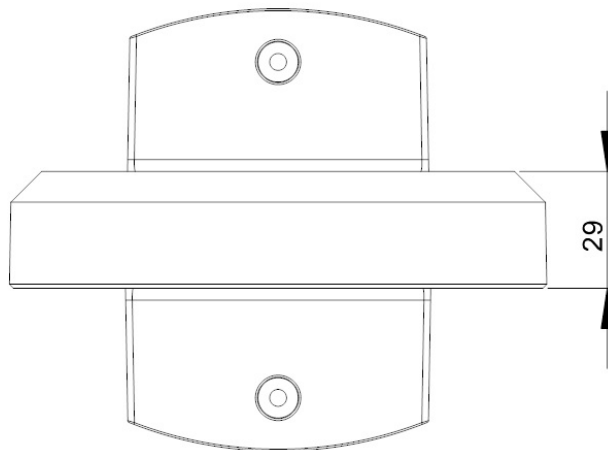

WALL MOUNT BRACKET — SY-FEE-WM-22

Specifications subject to change. E & OE.