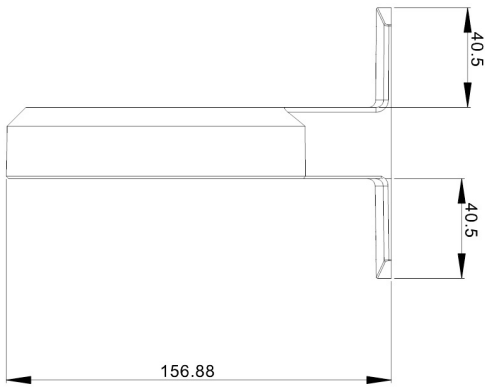

OPERATION	
ICR	Auto / On / Off / Smart
LED Numbers	4
LED Distance	Up to 5 m
White Balance	Manual / AWB / ATW / One Push
NR	2D / 3D / Color
BLC	On / Off
WDR	GammaWDR
DIS / EIS	N
Motion Detection	On / Off / Schedule
Privacy Mask Type	8 Colors / 5 Sets
Tamper Alarm	On / Off / Schedule
Audio Type	Built-in Speaker (Max. 2W Mono) & Microphone
Audio In	AAC / G.711 / G.726
Audio Out	AAC / G.711 / G.726
Audio Sample Rate	ACC: 48000 / Other: 8000
Analog Out	N/A
Heater	N/A
Fan	N/A
Alarm Input	1 Set 5V 10kΩ Pull Up
Alarm Output	1 Set Photo Relay Output 300V DC / AC
Event Notification	HTTP / FTP / SMTP
SD Card Support	microSDXC 128GB
Ethernet Connector	RJ-45 pig-tail cable
Power Connector	PoE only
I/O Connector	8 Pin Terminal Block, Pitch 2.5 mm
Protocol	IPv4/v6, TCP/IP, UDP, RTP, RTSP, HTTP, HTTPS, ICMP, FTP, SMTP, DHCP, PPPoE, UPnP, IGMP, SNMP, QoS, ONVIF G, ONVIF M, ONVIF S, ONVIF T
Security	HTTPS / IP Filter / IEEE 802.1X
ENVIRONMENTAL	
Operating Temperature	-10°C ~ 50°C (14° ~ 122° F)
Storage Temperature	-20°C ~ 65°C (-4° ~ 149° F)
Humidity	10% ~ 90%, No Condensation
Vandal Resistant	IK10
GENERAL	
Power	PoE
Power Priority	N/A
Power Failover	N/A
PoE Classification	Class 0
Power Consumption (Total Unit)	Maximum of PoE: 9.5W
Dimensions	Ø 130 x 61.5 mm / Ø 5.1 x 2.4"
Weight	330 g / 0.73 lb
Certification	CE / FCC

### IN CEILING MOUNT — SY-FEE-ICM-22

Cut Hole size: 147 mm

WALL MOUNT BRACKET — SY-FEE-WM-22

Specifications subject to change. E & OE.