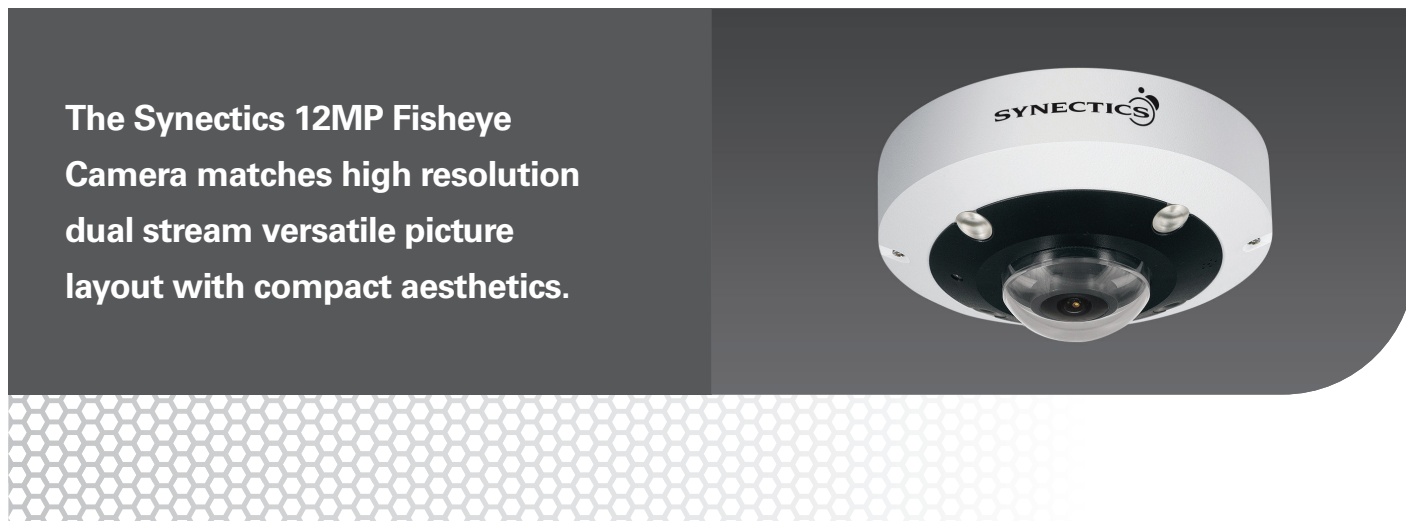

# 12MP IP Fisheye Camera with Edge De-Warping

## SY-FEE-XYU

The Synectics 12MP Fisheye Camera matches high resolution dual stream versatile picture layout with compact aesthetics.

The Synectics 12MP HD multi-stream IP fisheye camera is equipped with a Sony Exmor™ progressive scan CMOS sensor providing outstanding video resolution.

The camera delivers full 360-degree field of view and simultaneous ability to select a number of optional views including a quad view complete with individual electronic PTZ.

This versatile camera is able to be mounted indoors in both ceiling and wall orientation. With the flexibility this camera can offer it is the ideal choice for many locations to provide wide area surveillance coverage.