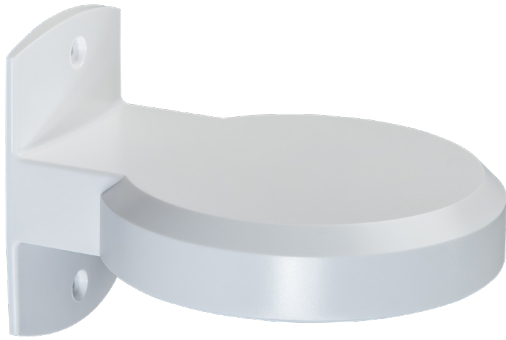

WALL MOUNT BRACKET — SY-FEE-WM-22

Specifications subject to change. E & OE.